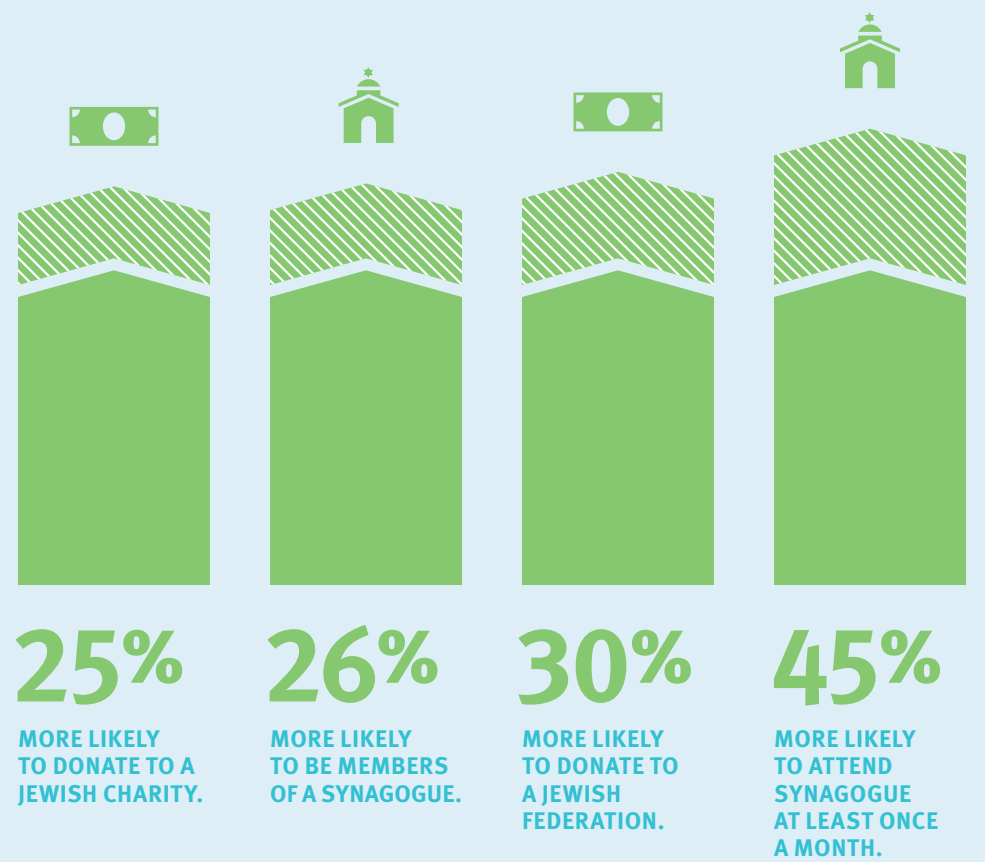

## THE LONG-TERM INFLUENCE OF JEWISH OVERNIGHT CAMP

### JEWISH CAMP BUILDS JEWISH IDENTITY

AS ADULTS, CAMPERS ARE:

### JEWISH CAMP BUILDS JEWISH COMMUNITY

AS ADULTS, CAMPERS ARE:

### JEWISH CAMP BUILDS JEWISH LEADERSHIP

**70,000+**  
KIDS ATTENDED JEWISH OVERNIGHT CAMP THIS YEAR.  
(2010 ESTIMATE)

**150+**  
NONPROFIT JEWISH OVERNIGHT CAMPS CURRENTLY OPERATE IN NORTH AMERICA. (AS OF 2010)