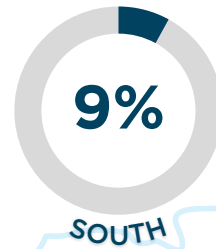

attendee demographics

*These numbers are based on data from Leaders Assembly 2022, which was held in Atlanta. Leaders Assembly 2024 will be held in Chicago.

Your partnership

Foundation for Jewish Camp's Leaders Assembly brings together more than 900 key decision makers from across North America and around the world, providing unparalleled opportunity to form strong business relationships, explore trends, and see opportunities for innovation.