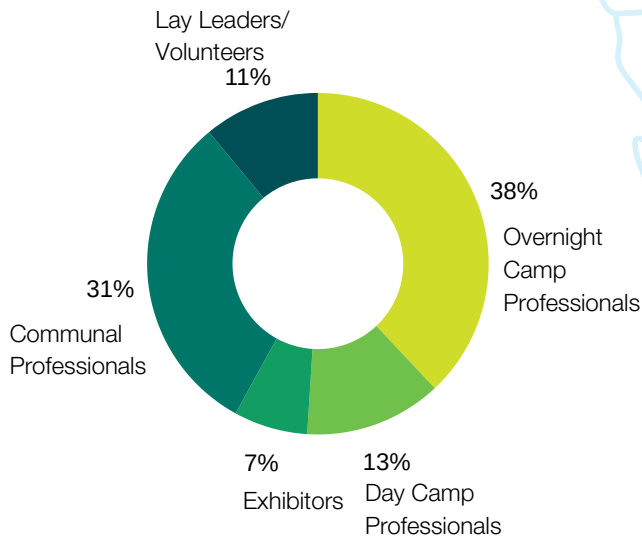

Historically attracting 800+ key decision makers from communities across North America and around the world, Leaders Assembly provides an unparalleled opportunity to form strong business relationships, explore trends, and seek opportunities for innovation.

Leaders Assembly 2024 will be held December 9th - 11th at the Hyatt Regency in Chicago.

jewishcamp.org/leaders

Participants represent:

300+

day & overnight
Jewish camps,
which serve

180,000+

children, youth &
young adults each
summer, & their
families year-round

attendee demographics

*These numbers are based on data from Leaders Assembly 2022, which was held in Atlanta. Leaders Assembly 2024 will be held in Chicago.

Your partnership

Foundation for Jewish Camp's Leaders Assembly brings together more than 900 key decision makers from across North America and around the world, providing unparalleled opportunity to form strong business relationships, explore trends, and see opportunities for innovation.