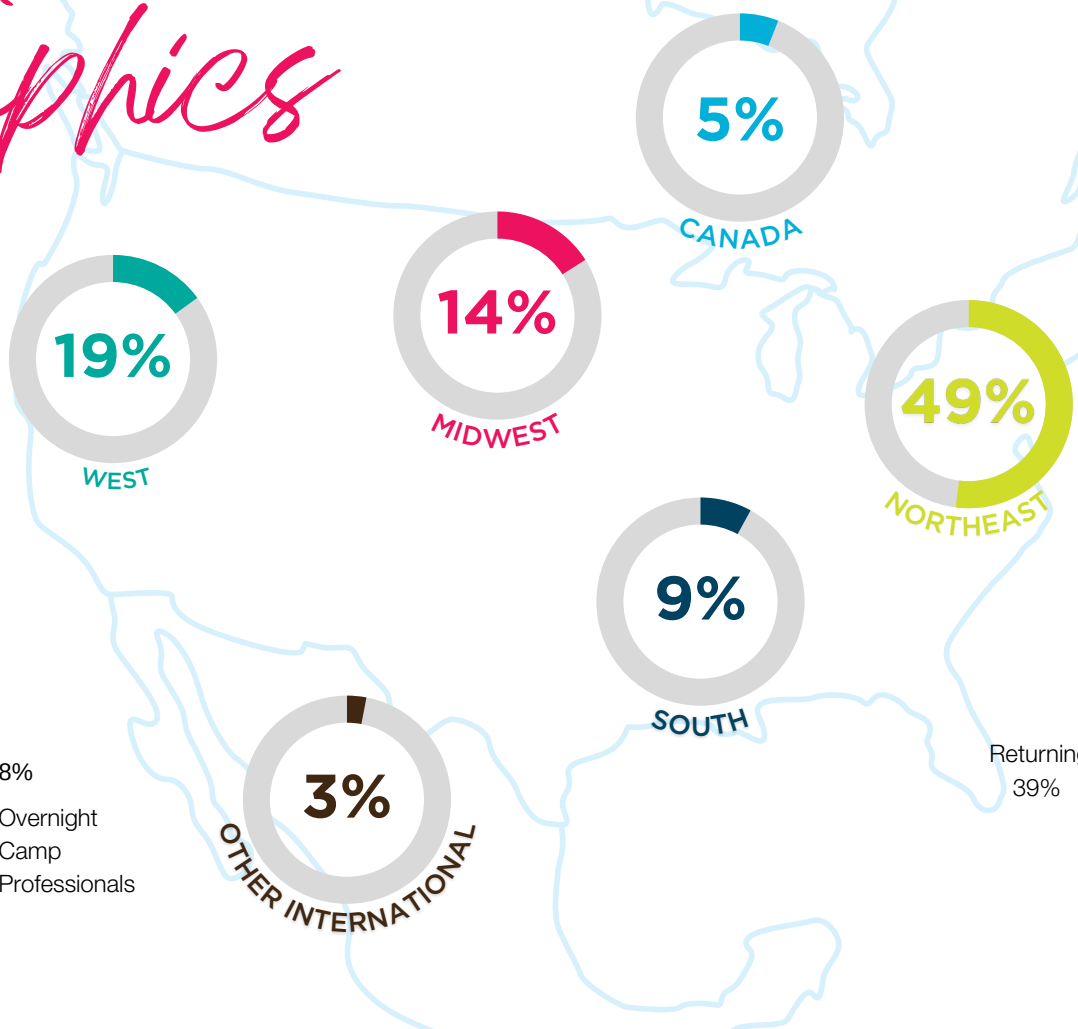

Historically attracting 800+ key decision makers from communities across North America and around the world, Leaders Assembly provides an unparalleled opportunity to form strong business relationships, explore trends, and seek opportunities for innovation.

Leaders Assembly 2024 will be held December 9th - 11th at the Hyatt Regency in Chicago.

jewishcamp.org/leaders

Participants represent:

300+

day & overnight
Jewish camps,
which serve

180,000+

children, youth &
young adults each
summer, & their
families year-round

attendee demographics

*These numbers are based on data from Leaders Assembly 2022, which was held in Atlanta. Leaders Assembly 2024 will be held in Chicago.

Your partnership

Foundation for Jewish Camp's Leaders Assembly brings together more than 900 key decision makers from across North America and around the world, providing unparalleled opportunity to form strong business relationships, explore trends, and see opportunities for innovation.