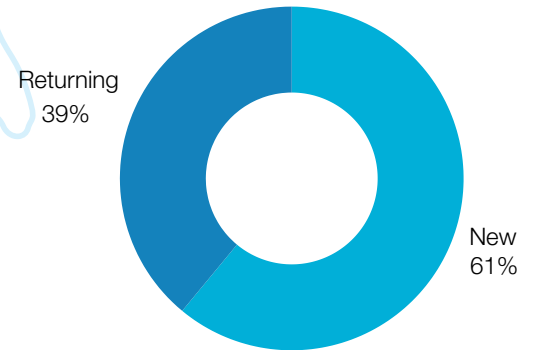

Leaders Assembly 2024 will be held December 9th - 11th at the Hyatt Regency in Chicago.

jewishcamp.org/leaders

Participants represent:

300+

day & overnight
Jewish camps,
which serve

180,000+

children, youth &
young adults each
summer, & their
families year-round

attendee demographics

*These numbers are based on data from Leaders Assembly 2022, which was held in Atlanta. Leaders Assembly 2024 will be held in Chicago.

Your partnership

Foundation for Jewish Camp's Leaders Assembly brings together more than 900 key decision makers from across North America and around the world, providing unparalleled opportunity to form strong business relationships, explore trends, and see opportunities for innovation.